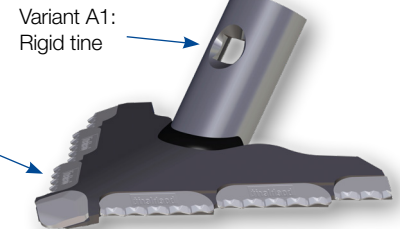

boehlerit

Mechanical weed control

Carbide weeder tines

Tine diameter
from 6 - 10 mm (1/4" - 3/8")

For crop- and grassland weeders

Tine diameter
from 12 - 16 mm (1/2" - 5/8")

Especially suitable for straw harrow
(Heavy harrow)

Carbide half shell usable from

6 - 10 mm
(1/4" - 3/8")

12 - 16 mm
(1/2" - 5/8")

- Increase of tool life up to 10 times
- Aggressive quality of work due to no worn tine edges
- Protection of the crop due to half shell shape
- Sharp edge until end of tool life

Weeder tines mounted

Carbide hoe blade

boehlerit

Working depth: up to 3 cm
Working width: 100 - 200 mm

HS-A2 / 30°

Optimised soil penetration even in dry conditions

Perfect cutting quality thanks to self-sharpening properties

HS-A1 / 53,5°

HS-F1 / 45°

Variant F1:
Spring tine, e.g. 32x10

Suitable for spring tine 32x10

Beaver tooth
(self sharpening) effect

Carbide hoe blade with welded tine

Working depth: up to 3 cm
Working width: 120 - 200 mm