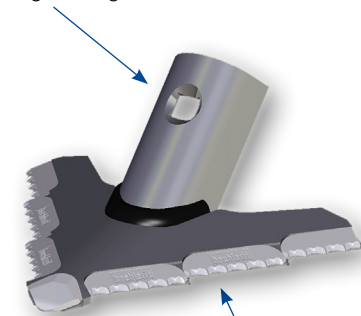

boehlerit

Mechanical weed control

Carbide weeder tines

Tine diameter
from 6 - 10 mm (1/4" - 3/8")

For crop- and grassland weeders

Tine diameter
from 12 - 16 mm (1/2" - 5/8")

Especially suitable for straw harrow
(Heavy harrow)

Carbide half shell usable from

6 - 10 mm
(1/4" - 3/8")

12 - 16 mm
(1/2" - 5/8")

- Increase of tool life up to 10 times
- Aggressive quality of work due to no worn tine edges
- Protection of the crop due to half shell shape
- Sharp edge until end of tool life

Weeder tines mounted

Carbide hoe blade

boehlerit

Working depth: up to 3 cm
Working width: 100 - 200 mm

HS-A2 / 30°

Optimised soil penetration even in dry conditions

Perfect cutting quality thanks to self-sharpening properties

HS-A1 / 53,5°

HS-F1 / 45°

Variant F1:
Spring tine, e.g. 32x10

Suitable for spring tine 32x10

Beaver tooth
(self sharpening) effect

Carbide hoe blade with welded tine

Working depth: up to 3 cm
Working width: 120 - 200 mm