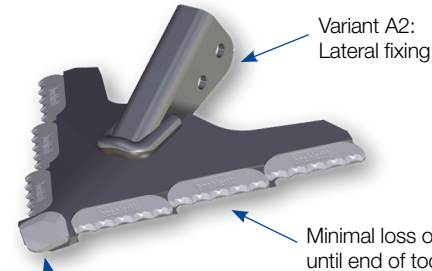

Carbide half shell usable from

6 - 10 mm
(1/4" - 3/8")

12 - 16 mm
(1/2" - 5/8")

- Increase of tool life up to 10 times
- Aggressive quality of work due to no worn tine edges
- Protection of the crop due to half shell shape
- Sharp edge until end of tool life

Weeder tines mounted

Carbide hoe blade

boehlerit

Working depth: up to 3 cm
Working width: 100 - 200 mm

HS-A2 / 30°

Optimised soil penetration even in dry conditions

Perfect cutting quality thanks to self-sharpening properties

HS-A1 / 53,5°

HS-F1 / 45°

Variant F1:
Spring tine, e.g. 32x10

Suitable for spring tine 32x10

Beaver tooth
(self sharpening) effect

Carbide hoe blade with welded tine

Working depth: up to 3 cm
Working width: 120 - 200 mm

- Improved stability due to welded connection
- Increased tool life
- Further increase of working quality
- No angular deviations

Universal hoe blade attachment

- Suitable for different share elements

Wear behaviour